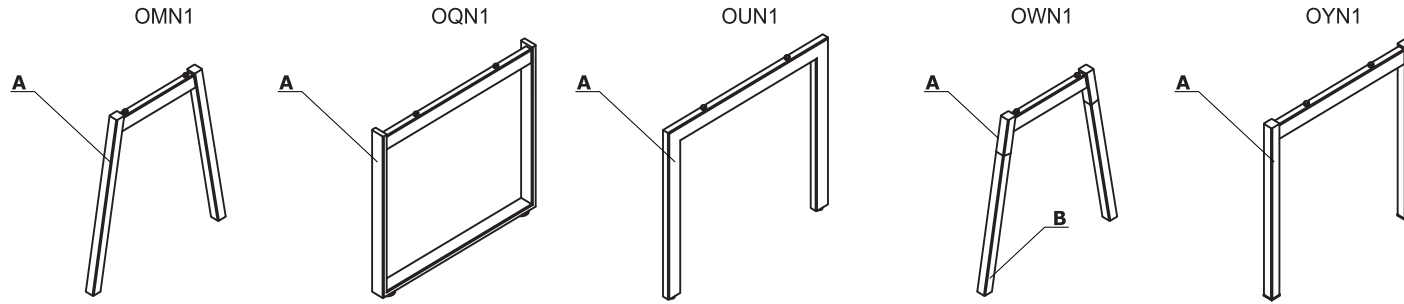

Colour combination - Desk legs

Material	Colour	Desk legs													
		A - Base - metal leg	B - Base - wooden leg												
Metal	M009 - aluminium semi-matt RAL 9006	✓													
	M015 - white semi-matt RAL 9010	✓													
	M115 - black semi-matt RAL 9005	✓													
	M154 - anthracite semi-matt RAL 7043	✓													
	M026 - olive semi-matte RAL 6013	✓*													
	M027 - blue semi-matte RAL5003	✓*													
	M028 - brick red semi-matte RAL 0404040	✓*													
	M029 - yellow semi-matte RAL 0807060	✓*													
	M030 - beige semi-matte RAL 0608005	✓*													
Natural ash		✓**													

* option with extra charge

** the colour of desk legs may differ depending on natural wood ring pattern.